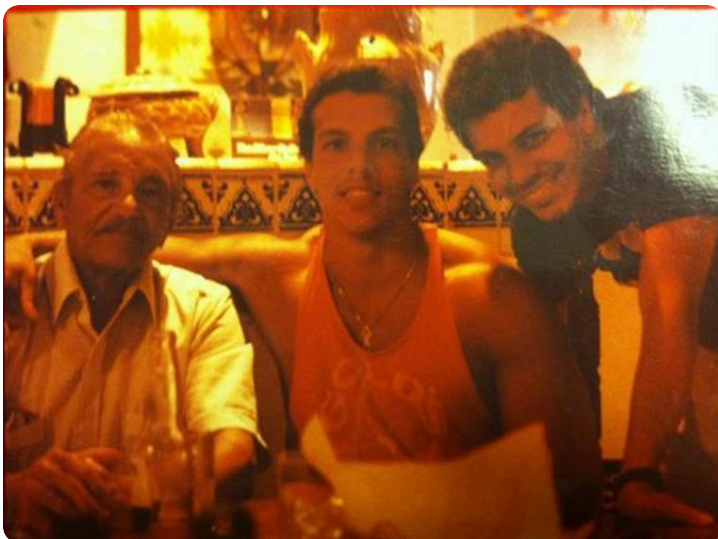

Media

ROLANDO PASTOR
JUN 16, 1964 - NOV 16, 2014

Cathy Pastor shared 3 photos to the **New Album Name** album.

November 24 at 4:04 PM

Marcella I. Vicente July 20 at 6:29 AM
Casey, Cory, and Rolando.

Chini Fiestas shared a photo to the **Tribute Wall** album.